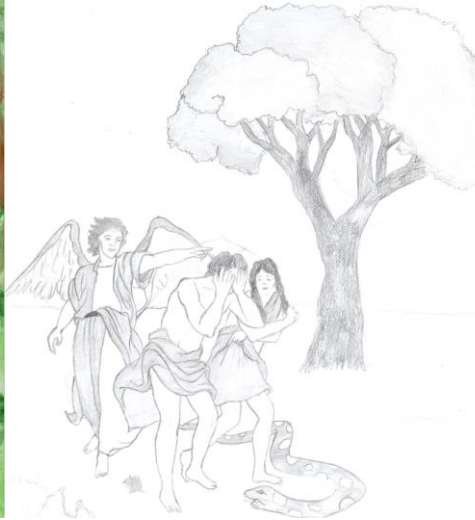

## ARTWORK

**Salome Bekauri**

*3<sup>rd</sup> year student in English Philology at Gori State Teaching University and Manager of the English Library*

<https://www.instagram.com/p/CORGTaiAmfv/>

[https://www.pinterest.com/salomebeqauri96/\\_saved/](https://www.pinterest.com/salomebeqauri96/_saved/)

From *Paradise Lost*, Adam and Eve are created by a God who gives them free choice. Satan in the form of a serpent aims to corrupt God's creation, bringing sin and death into the world.

The serpent will tempt Eve to disobey God's commandment. She will yield. Adam chooses Eve over Paradise. They are expelled from the Garden of Eden and condemned to die.  
(All art is included by permission of the artist.)